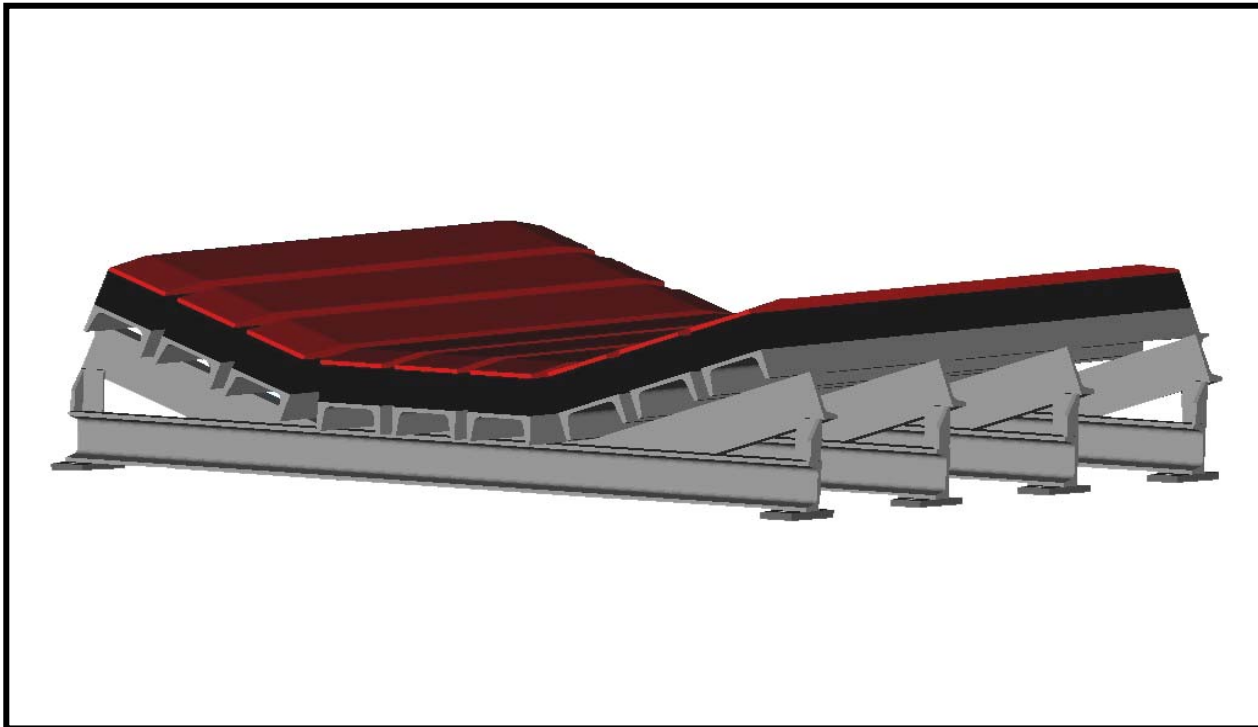

Standard 36" Belt, 20-degree x 48" Long Shown

- ▶ ***Flat      20-degree      35-degree***
- ▶ ***Adjustable angle***
- ▶ ***Top Mount or Channel Mount***
- ▶ ***With or without pads***
- ▶ ***Belt Widths      24" to 72"***
- ▶ ***Standard lengths 48"      60"      72"***