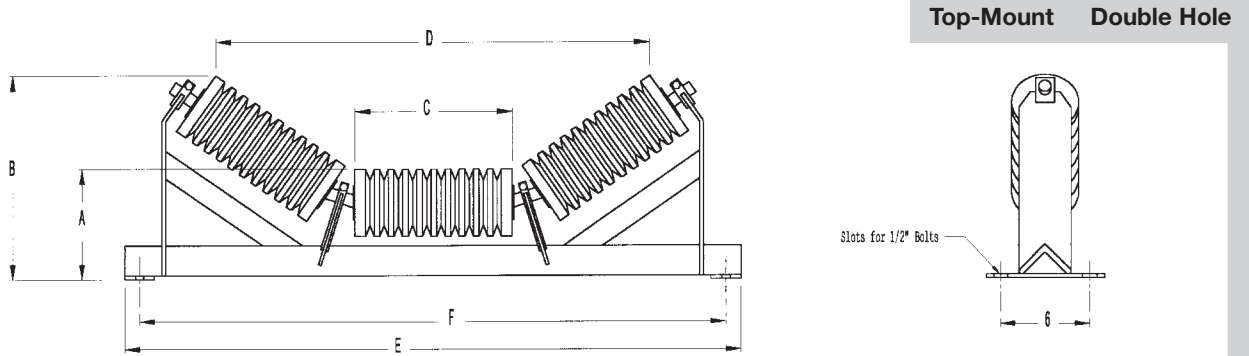

3-Roll Rubber-Impact Rollers 35-Degree

4 1/2" Dia. Rollers, Sealed for Life Bearings

Belt Width	Part Number	A	B	C	D	E	G	Rollers	Center Pins	End Pins	Weight in lbs
18	MJ1835I	8 1/2	12 1/4	6 1/2	17 3/4	24	1	R450608	SS4585	SS4581	49
24	MJ2435I	7 7/8	12 7/8	8 1/2	23	30	1	R450808	SS4585	SS4581	57
30	MJ3035I	7 1/8	13 1/4	10 1/2	28 1/4	36	2	R451008	SS4585	SS4581	67
36	MJ3635I	7 1/8	14 3/8	12 1/2	33 1/2	42	2	R451208	SS4585	SS4581	79
42	MJ4235I	7	15 3/8	14 1/2	38 7/8	48	2	R451408	SS4585	SS4581	87
48	MJ4835I	7	16 1/2	16 1/2	44 1/8	54	2	R451608	SS4585	SS4581	101

Belt Width	A	B	C	D	G	Part Number	E	F	Bracket	Part Number	E	F	Bracket	Rollers	Center Pins	End Pins	Weight in lbs
18	8 1/2	12 1/4	6 1/2	17 3/4	1	MJ1835I-1	28	26	TRB121	MJ1835I-2	29	27	TRB122	R450608	SS4585	SS4581	50
24	7 7/8	12 7/8	8 1/2	23	1	MJ2435I-1	34	32	TRB121	MJ2435I-2	35	33	TRB122	R450808	SS4585	SS4581	58
30	7 1/8	13 1/4	10 1/2	28 1/4	2	MJ3035I-1	40	38	TRB123	MJ3035I-2	41	39	TRB124	R451008	SS4585	SS4581	68
36	7 1/8	14 3/8	12 1/2	33 1/2	2	MJ3635I-1	46	44	TRB123	MJ3635I-2	47	45	TRB124	R451208	SS4585	SS4581	80
42	7	15 3/8	14 1/2	38 7/8	2	MJ4235I-1	52	50	TRB123	MJ4235I-2	53	51	TRB124	R451408	SS4585	SS4581	88
48	7	16 1/2	16 1/2	44 1/8	2	MJ4835I-1	58	56	TRB123	MJ4835I-2	59	57	TRB124	R451608	SS4585	SS4581	102

Weights are approximate. Dimensions are in inches and subject to change without notice.

3-Roll Rubber-Impact Rollers 35-Degree

4 1/2" Dia. Rollers, Sealed for Life Bearings

Belt Width	Part Number	A	B	C	D	E	F	Rollers	Center Pins	End Pins	Weight in lbs
18	MJST1835I	7 1/4	11	6 1/2	17 3/4	29	27	R450608	SS4585	SS4581	50
24	MJST2435I	7 1/4	12 1/8	8 1/2	23	35	33	R450808	SS4585	SS4581	58
30	MJST3035I	7 1/4	13 1/4	10 1/2	28 1/4	41	39	R451008	SS4585	SS4581	68
36	MJST3635I	7 1/4	14 1/2	12 1/2	33 1/2	47	45	R451208	SS4585	SS4581	80
42	MJST4235I	7 1/4	15 5/8	14 1/2	38 7/8	53	51	R451408	SS4585	SS4581	88
48	MJST4835I	7 1/4	16 3/4	16 1/2	44 1/8	59	57	R451608	SS4585	SS4581	102