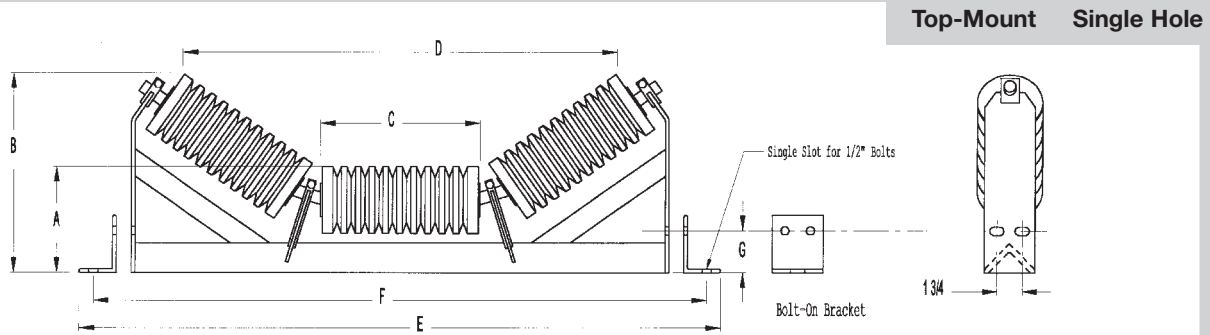

3-Roll Rubber-Impact Rollers 35-Degree

4 1/2" Dia. Rollers, Sealed for Life Bearings

Belt Width	Part Number	A	B	C	D	E	G	Rollers	Center Pins	End Pins	Weight in lbs
18	MJ1835I	8 1/2	12 1/4	6 1/2	17 3/4	24	1	R450608	SS4585	SS4581	49
24	MJ2435I	7 7/8	12 7/8	8 1/2	23	30	1	R450808	SS4585	SS4581	57
30	MJ3035I	7 1/8	13 1/4	10 1/2	28 1/4	36	2	R451008	SS4585	SS4581	67
36	MJ3635I	7 1/8	14 3/8	12 1/2	33 1/2	42	2	R451208	SS4585	SS4581	79
42	MJ4235I	7	15 3/8	14 1/2	38 7/8	48	2	R451408	SS4585	SS4581	87
48	MJ4835I	7	16 1/2	16 1/2	44 1/8	54	2	R451608	SS4585	SS4581	101

Belt Width	A	B	C	D	G	Part Number	E	F	Bracket	Part Number	E	F	Bracket	Rollers	Center Pins	End Pins	Weight in lbs
18	8 1/2	12 1/4	6 1/2	17 3/4	1	MJ1835I-1	28	26	TRB121	MJ1835I-2	29	27	TRB122	R450608	SS4585	SS4581	50
24	7 7/8	12 7/8	8 1/2	23	1	MJ2435I-1	34	32	TRB121	MJ2435I-2	35	33	TRB122	R450808	SS4585	SS4581	58
30	7 1/8	13 1/4	10 1/2	28 1/4	2	MJ3035I-1	40	38	TRB123	MJ3035I-2	41	39	TRB124	R451008	SS4585	SS4581	68
36	7 1/8	14 3/8	12 1/2	33 1/2	2	MJ3635I-1	46	44	TRB123	MJ3635I-2	47	45	TRB124	R451208	SS4585	SS4581	80
42	7	15 3/8	14 1/2	38 7/8	2	MJ4235I-1	52	50	TRB123	MJ4235I-2	53	51	TRB124	R451408	SS4585	SS4581	88
48	7	16 1/2	16 1/2	44 1/8	2	MJ4835I-1	58	56	TRB123	MJ4835I-2	59	57	TRB124	R451608	SS4585	SS4581	102

Weights are approximate. Dimensions are in inches and subject to change without notice.

3-Roll Rubber-Impact Rollers 35-Degree

4 1/2" Dia. Rollers, Sealed for Life Bearings

Belt Width	Part Number	A	B	C	D	E	F	Rollers	Center Pins	End Pins	Weight in lbs
18	MJST1835I	7 1/4	11	6 1/2	17 3/4	29	27	R450608	SS4585	SS4581	50
24	MJST2435I	7 1/4	12 1/8	8 1/2	23	35	33	R450808	SS4585	SS4581	58
30	MJST3035I	7 1/4	13 1/4	10 1/2	28 1/4	41	39	R451008	SS4585	SS4581	68
36	MJST3635I	7 1/4	14 1/2	12 1/2	33 1/2	47	45	R451208	SS4585	SS4581	80
42	MJST4235I	7 1/4	15 5/8	14 1/2	38 7/8	53	51	R451408	SS4585	SS4581	88
48	MJST4835I	7 1/4	16 3/4	16 1/2	44 1/8	59	57	R451608	SS4585	SS4581	102