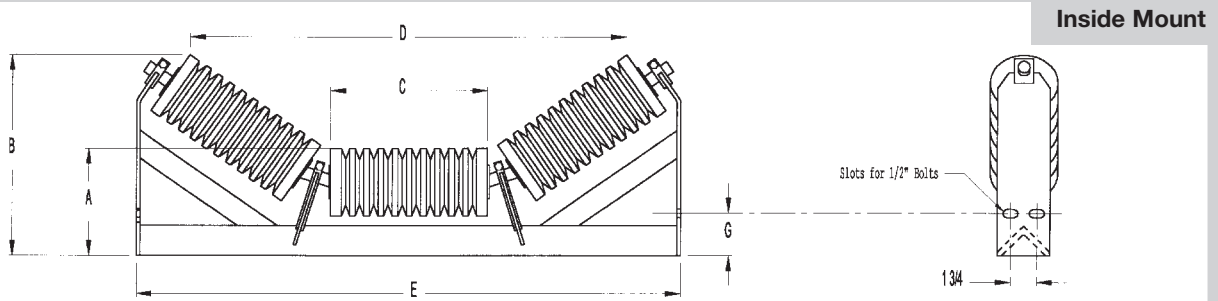

3-Roll Rubber-Impact Rollers 35-Degree

4 1/2" Dia. Rollers, Sealed for Life Bearings

Belt Width	Part Number	A	B	C	D	E	G	Rollers	Center Pins	End Pins	Weight in lbs
18	MJ1835I	8 1/2	12 1/4	6 1/2	17 3/4	24	1	R450608	SS4585	SS4581	49
24	MJ2435I	7 7/8	12 7/8	8 1/2	23	30	1	R450808	SS4585	SS4581	57
30	MJ3035I	7 1/8	13 1/4	10 1/2	28 1/4	36	2	R451008	SS4585	SS4581	67
36	MJ3635I	7 1/8	14 3/8	12 1/2	33 1/2	42	2	R451208	SS4585	SS4581	79
42	MJ4235I	7	15 3/8	14 1/2	38 7/8	48	2	R451408	SS4585	SS4581	87
48	MJ4835I	7	16 1/2	16 1/2	44 1/8	54	2	R451608	SS4585	SS4581	101

Belt Width	A	B	C	D	G	Part Number	E	F	Bracket	Part Number	E	F	Bracket	Rollers	Center Pins	End Pins	Weight in lbs
18	8 1/2	12 1/4	6 1/2	17 3/4	1	MJ1835I-1	28	26	TRB121	MJ1835I-2	29	27	TRB122	R450608	SS4585	SS4581	50
24	7 7/8	12 7/8	8 1/2	23	1	MJ2435I-1	34	32	TRB121	MJ2435I-2	35	33	TRB122	R450808	SS4585	SS4581	58
30	7 1/8	13 1/4	10 1/2	28 1/4	2	MJ3035I-1	40	38	TRB123	MJ3035I-2	41	39	TRB124	R451008	SS4585	SS4581	68
36	7 1/8	14 3/8	12 1/2	33 1/2	2	MJ3635I-1	46	44	TRB123	MJ3635I-2	47	45	TRB124	R451208	SS4585	SS4581	80
42	7	15 3/8	14 1/2	38 7/8	2	MJ4235I-1	52	50	TRB123	MJ4235I-2	53	51	TRB124	R451408	SS4585	SS4581	88
48	7	16 1/2	16 1/2	44 1/8	2	MJ4835I-1	58	56	TRB123	MJ4835I-2	59	57	TRB124	R451608	SS4585	SS4581	102

Weights are approximate. Dimensions are in inches and subject to change without notice.

3-Roll Rubber-Impact Rollers 35-Degree

4 1/2" Dia. Rollers, Sealed for Life Bearings

Belt Width	Part Number	A	B	C	D	E	F	Rollers	Center Pins	End Pins	Weight in lbs
18	MJST1835I	7 1/4	11	6 1/2	17 3/4	29	27	R450608	SS4585	SS4581	50
24	MJST2435I	7 1/4	12 1/8	8 1/2	23	35	33	R450808	SS4585	SS4581	58
30	MJST3035I	7 1/4	13 1/4	10 1/2	28 1/4	41	39	R451008	SS4585	SS4581	68
36	MJST3635I	7 1/4	14 1/2	12 1/2	33 1/2	47	45	R451208	SS4585	SS4581	80
42	MJST4235I	7 1/4	15 5/8	14 1/2	38 7/8	53	51	R451408	SS4585	SS4581	88
48	MJST4835I	7 1/4	16 3/4	16 1/2	44 1/8	59	57	R451608	SS4585	SS4581	102