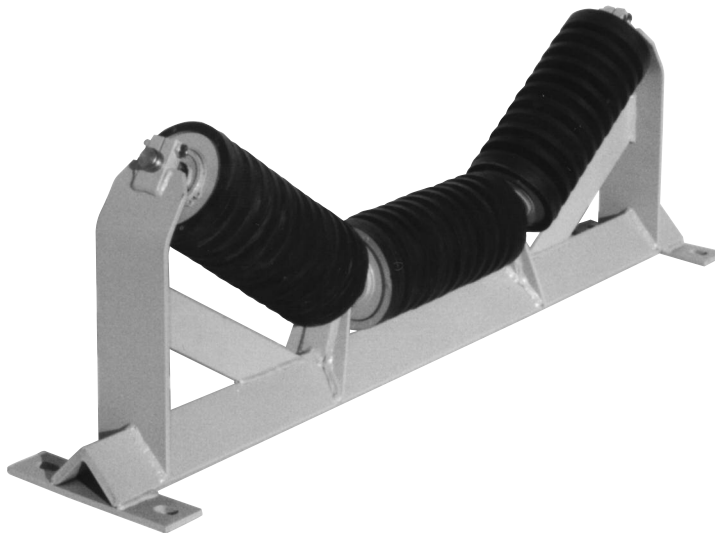

3-Roll Rubber-Impact Rollers 35-Degree

4 1/2" Dia. Rollers, Sealed for Life Bearings

Belt Width	Part Number	A	B	C	D	E	G	Rollers	Center Pins	End Pins	Weight in lbs
18	MJ1835I	8 1/2	12 1/4	6 1/2	17 3/4	24	1	R450608	SS4585	SS4581	49
24	MJ2435I	7 7/8	12 7/8	8 1/2	23	30	1	R450808	SS4585	SS4581	57
30	MJ3035I	7 1/8	13 1/4	10 1/2	28 1/4	36	2	R451008	SS4585	SS4581	67
36	MJ3635I	7 1/8	14 3/8	12 1/2	33 1/2	42	2	R451208	SS4585	SS4581	79
42	MJ4235I	7	15 3/8	14 1/2	38 7/8	48	2	R451408	SS4585	SS4581	87
48	MJ4835I	7	16 1/2	16 1/2	44 1/8	54	2	R451608	SS4585	SS4581	101

Belt Width	A	B	C	D	G	Part Number	E	F	Bracket	Part Number	E	F	Bracket	Rollers	Center Pins	End Pins	Weight in lbs
18	8 1/2	12 1/4	6 1/2	17 3/4	1	MJ1835I-1	28	26	TRB121	MJ1835I-2	29	27	TRB122	R450608	SS4585	SS4581	50
24	7 7/8	12 7/8	8 1/2	23	1	MJ2435I-1	34	32	TRB121	MJ2435I-2	35	33	TRB122	R450808	SS4585	SS4581	58
30	7 1/8	13 1/4	10 1/2	28 1/4	2	MJ3035I-1	40	38	TRB123	MJ3035I-2	41	39	TRB124	R451008	SS4585	SS4581	68
36	7 1/8	14 3/8	12 1/2	33 1/2	2	MJ3635I-1	46	44	TRB123	MJ3635I-2	47	45	TRB124	R451208	SS4585	SS4581	80
42	7	15 3/8	14 1/2	38 7/8	2	MJ4235I-1	52	50	TRB123	MJ4235I-2	53	51	TRB124	R451408	SS4585	SS4581	88
48	7	16 1/2	16 1/2	44 1/8	2	MJ4835I-1	58	56	TRB123	MJ4835I-2	59	57	TRB124	R451608	SS4585	SS4581	102

Weights are approximate. Dimensions are in inches and subject to change without notice.

3-Roll Rubber-Impact Rollers 35-Degree

4 1/2" Dia. Rollers, Sealed for Life Bearings

Belt Width	Part Number	A	B	C	D	E	F	Rollers	Center Pins	End Pins	Weight in lbs
18	MJST1835I	7 1/4	11	6 1/2	17 3/4	29	27	R450608	SS4585	SS4581	50
24	MJST2435I	7 1/4	12 1/8	8 1/2	23	35	33	R450808	SS4585	SS4581	58
30	MJST3035I	7 1/4	13 1/4	10 1/2	28 1/4	41	39	R451008	SS4585	SS4581	68
36	MJST3635I	7 1/4	14 1/2	12 1/2	33 1/2	47	45	R451208	SS4585	SS4581	80
42	MJST4235I	7 1/4	15 5/8	14 1/2	38 7/8	53	51	R451408	SS4585	SS4581	88
48	MJST4835I	7 1/4	16 3/4	16 1/2	44 1/8	59	57	R451608	SS4585	SS4581	102