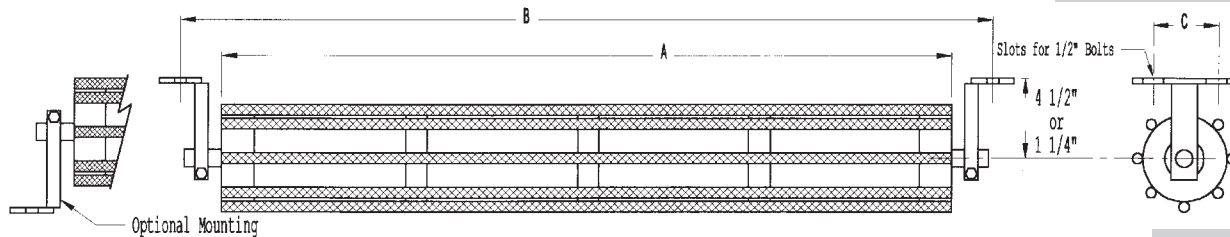

Self-Cleaning Beater-Bar Rollers Return/Carrier

5" Dia. Rollers, Sealed for Life Bearings

Complete With Brackets/Pins

Inside Mount

Belt Width	Part Number	A	B	C	D	E	F	Rollers	Bracket	End Pins	Weight in lbs
18	MJ18SCR	22	24	1 3/4	2 3/4	3 3/4	4 3/4	SCR502200	RRB105	SS4582	18
24	MJ24SCR	28	30	1 3/4	2 3/4	3 3/4	4 3/4	SCR502800	RRB105	SS4582	21
30	MJ30SCR	34	36	1 3/4	2 3/4	3 3/4	4 3/4	SCR503400	RRB105	SS4582	23
36	MJ36SCR	40	42	1 3/4	2 3/4	3 3/4	4 3/4	SCR504000	RRB105	SS4582	26
42	MJ42SCR	46	48	1 3/4	2 3/4	3 3/4	4 3/4	SCR504600	RRB105	SS4582	29
48	MJ48SCR	52	54	1 3/4	2 3/4	3 3/4	4 3/4	SCR505200	RRB105	SS4582	32

Complete With Brackets/Pins

Bottom / Top Mount

4 1/2" Drop

Belt Width	Part Number	A	B	C	Bracket	Part Number	A	B	C	Bracket	Roller	End Pins	Weight in lbs
18	MJ18SCR-1-45	22	26 - 27	3	RRB103	MJ18SCR-2-45	22	26 - 27	4	RRB104	SCR502200	SS4582	19
24	MJ24SCR-1-45	28	32 - 33	3	RRB103	MJ24SCR-2-45	28	32 - 33	4	RRB104	SCR502800	SS4582	22
30	MJ30SCR-1-45	34	38 - 39	3	RRB103	MJ30SCR-2-45	34	38 - 39	4	RRB104	SCR503400	SS4582	24
36	MJ36SCR-1-45	40	44 - 45	3	RRB103	MJ36SCR-2-45	40	44 - 45	4	RRB104	SCR504000	SS4582	27
42	MJ42SCR-1-45	46	50 - 51	3	RRB103	MJ42SCR-2-45	46	50 - 51	4	RRB104	SCR504600	SS4582	30
48	MJ48SCR-1-45	52	56 - 57	3	RRB103	MJ48SCR-2-45	52	56 - 57	4	RRB104	SCR505200	SS4582	33

1 1/4" Drop

Belt Width	Part Number	A	B	C	Bracket	Part Number	A	B	C	Bracket	Roller	End Pins	Weight in lbs
18	MJ18SCR-1-15	22	26 - 27	3	RRB101	MJ18SCR-2-15	22	26 - 27	4	RRB102	SCR502200	SS4582	18
24	MJ24SCR-1-15	28	32 - 33	3	RRB101	MJ24SCR-2-15	28	32 - 33	4	RRB102	SCR502800	SS4582	21
30	MJ30SCR-1-15	34	38 - 39	3	RRB101	MJ30SCR-2-15	34	38 - 39	4	RRB102	SCR503400	SS4582	23
36	MJ36SCR-1-15	40	44 - 45	3	RRB101	MJ36SCR-2-15	40	44 - 45	4	RRB102	SCR504000	SS4582	26
42	MJ42SCR-1-15	46	50 - 51	3	RRB101	MJ42SCR-2-15	46	50 - 51	4	RRB102	SCR504600	SS4582	29
48	MJ48SCR-1-15	52	56 - 57	3	RRB101	MJ48SCR-2-15	52	56 - 57	4	RRB102	SCR505200	SS4582	32