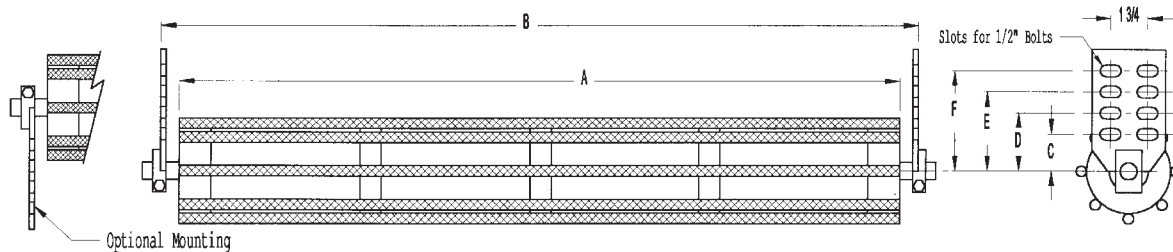

Self-Cleaning Beater-Bar Rollers Return/Carrier

5" Dia. Rollers, Sealed for Life Bearings

Complete With Brackets/Pins

Inside Mount

Belt Width	Part Number	A	B	C	D	E	F	Rollers	Bracket	End Pins	Weight in lbs
18	MJ18SCR	22	24	1 3/4	2 3/4	3 3/4	4 3/4	SCR502200	RRB105	SS4582	18
24	MJ24SCR	28	30	1 3/4	2 3/4	3 3/4	4 3/4	SCR502800	RRB105	SS4582	21
30	MJ30SCR	34	36	1 3/4	2 3/4	3 3/4	4 3/4	SCR503400	RRB105	SS4582	23
36	MJ36SCR	40	42	1 3/4	2 3/4	3 3/4	4 3/4	SCR504000	RRB105	SS4582	26
42	MJ42SCR	46	48	1 3/4	2 3/4	3 3/4	4 3/4	SCR504600	RRB105	SS4582	29
48	MJ48SCR	52	54	1 3/4	2 3/4	3 3/4	4 3/4	SCR505200	RRB105	SS4582	32

Complete With Brackets/Pins

Bottom / Top Mount

4 1/2" Drop

Belt Width	Part Number	A	B	C	Bracket	Part Number	A	B	C	Bracket	Roller	End Pins	Weight in lbs
18	MJ18SCR-1-45	22	26 - 27	3	RRB103	MJ18SCR-2-45	22	26 - 27	4	RRB104	SCR502200	SS4582	19
24	MJ24SCR-1-45	28	32 - 33	3	RRB103	MJ24SCR-2-45	28	32 - 33	4	RRB104	SCR502800	SS4582	22
30	MJ30SCR-1-45	34	38 - 39	3	RRB103	MJ30SCR-2-45	34	38 - 39	4	RRB104	SCR503400	SS4582	24
36	MJ36SCR-1-45	40	44 - 45	3	RRB103	MJ36SCR-2-45	40	44 - 45	4	RRB104	SCR504000	SS4582	27
42	MJ42SCR-1-45	46	50 - 51	3	RRB103	MJ42SCR-2-45	46	50 - 51	4	RRB104	SCR504600	SS4582	30
48	MJ48SCR-1-45	52	56 - 57	3	RRB103	MJ48SCR-2-45	52	56 - 57	4	RRB104	SCR505200	SS4582	33

1 1/4" Drop

Belt Width	Part Number	A	B	C	Bracket	Part Number	A	B	C	Bracket	Roller	End Pins	Weight in lbs
18	MJ18SCR-1-15	22	26 - 27	3	RRB101	MJ18SCR-2-15	22	26 - 27	4	RRB102	SCR502200	SS4582	18
24	MJ24SCR-1-15	28	32 - 33	3	RRB101	MJ24SCR-2-15	28	32 - 33	4	RRB102	SCR502800	SS4582	21
30	MJ30SCR-1-15	34	38 - 39	3	RRB101	MJ30SCR-2-15	34	38 - 39	4	RRB102	SCR503400	SS4582	23
36	MJ36SCR-1-15	40	44 - 45	3	RRB101	MJ36SCR-2-15	40	44 - 45	4	RRB102	SCR504000	SS4582	26
42	MJ42SCR-1-15	46	50 - 51	3	RRB101	MJ42SCR-2-15	46	50 - 51	4	RRB102	SCR504600	SS4582	29
48	MJ48SCR-1-15	52	56 - 57	3	RRB101	MJ48SCR-2-15	52	56 - 57	4	RRB102	SCR505200	SS4582	32