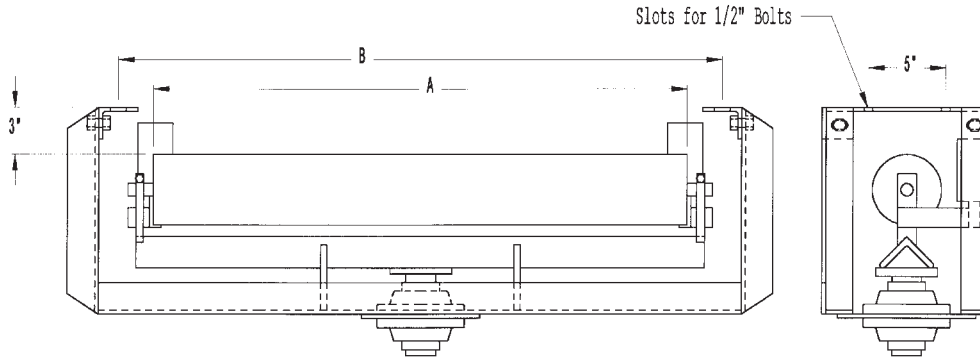

3-Roll Self-Aligning Trough 20 & 35-Degree

4 1/2" Dia. Rollers, Sealed for Life Bearings
 2 1/4" Dia. Side-Guide Rollers, Sealed for Life Bearings

20 - Degree

Belt Width	Part Number	A	B	C	D	E	Pivot Bearings	Guide Rollers	Center Rollers	Center Pins	End Pins	Weight in lbs
18	MJ1820TR	9 1/2	6 1/2	19 1/2	29	27	459110	S250400	S450608	SS4585	SS4581	88
24	MJ2420TR	10 1/4	8 1/2	25 1/2	35	33	459110	S250400	S450808	SS4585	SS4581	99
30	MJ3020TR	10 7/8	10 1/2	31	41	39	459110	S250400	S451008	SS4585	SS4581	110
36	MJ3620TR	11 1/2	12 1/2	37	47	45	459110	S250400	S451208	SS4585	SS4581	121
42	MJ4220TR	12 1/4	14 1/2	42 3/4	53	51	459110	S250400	S451408	SS4585	SS4581	132
48	MJ4820TR	13	16 1/2	48 3/8	59	57	459110	S250400	S451608	SS4585	SS4581	142

35 - Degree

Belt Width	Part Number	A	B	C	D	E	Pivot Bearings	Guide Rollers	Center Rollers	Center Pins	End Pins	Weight in lbs
18	MJ1835TR	10 3/4	6 1/2	17 3/4	29	27	459110	S250400	S450608	SS4123	SS4581	90
24	MJ2435TR	11 7/8	8 1/2	23	35	33	459110	S250400	S450808	SS4123	SS4581	101
30	MJ3035TR	13	10 1/2	28 1/4	41	39	459110	S250400	S451008	SS4123	SS4581	112
36	MJ3635TR	14 1/4	12 1/2	33 1/2	47	45	459110	S250400	S451208	SS4123	SS4581	123
42	MJ4235TR	15 3/8	14 1/2	38 7/8	53	51	459110	S250400	S451408	SS4123	SS4581	134
48	MJ4835TR	16 1/2	16 1/2	44 1/8	59	57	459110	S250400	S451608	SS4123	SS4581	145

Weights are approximate. Dimensions are in inches and subject to change without notice.

Self-Aligning Return Roller

4 1/2" Dia. Rollers, Sealed for Life Bearings
 2 1/4" Dia. Side-Guide Rollers, Sealed for Life Bearings

Belt Width	Part Number	Dimensions		Pivot Bearings	Guide Rollers	Rollers	End Pins	Weight in lbs
		A	B					
18	MJ18RTR	22	26 - 27	159110	S250400	S452200	SS4581	78
24	MJ24RTR	28	32 - 33	159110	S250400	S452800	SS4581	88
30	MJ30RTR	34	38 - 39	159110	S250400	S453400	SS4581	101
36	MJ36RTR	40	44 - 45	159110	S250400	S454000	SS4581	110
42	MJ42RTR	46	50 - 51	159110	S250400	S454600	SS4581	122
48	MJ48RTR	52	56 - 57	159110	S250400	S455200	SS4581	133