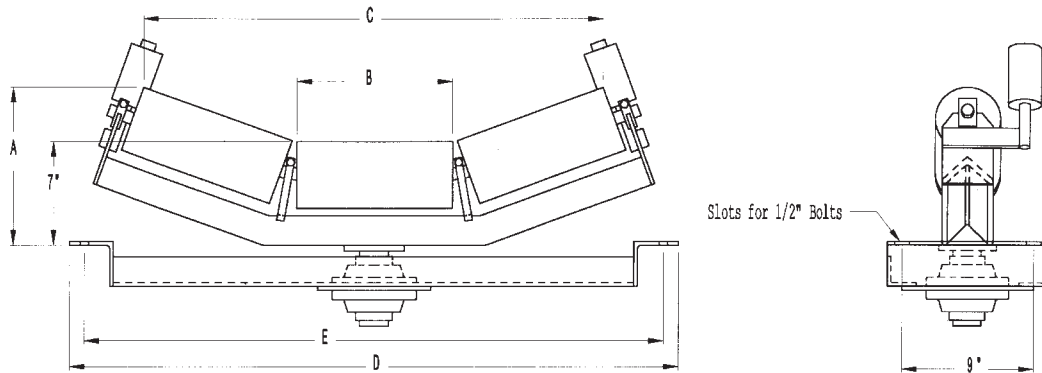

3-Roll Self-Aligning Trough 20 & 35-Degree

4 1/2" Dia. Rollers, Sealed for Life Bearings
 2 1/4" Dia. Side-Guide Rollers, Sealed for Life Bearings

20 - Degree

Belt Width	Part Number	A	B	C	D	E	Pivot Bearings	Guide Rollers	Center Rollers	Center Pins	End Pins	Weight in lbs
18	MJ1820TR	9 1/2	6 1/2	19 1/2	29	27	459110	S250400	S450608	SS4585	SS4581	88
24	MJ2420TR	10 1/4	8 1/2	25 1/2	35	33	459110	S250400	S450808	SS4585	SS4581	99
30	MJ3020TR	10 7/8	10 1/2	31	41	39	459110	S250400	S451008	SS4585	SS4581	110
36	MJ3620TR	11 1/2	12 1/2	37	47	45	459110	S250400	S451208	SS4585	SS4581	121
42	MJ4220TR	12 1/4	14 1/2	42 3/4	53	51	459110	S250400	S451408	SS4585	SS4581	132
48	MJ4820TR	13	16 1/2	48 3/8	59	57	459110	S250400	S451608	SS4585	SS4581	142

35 - Degree

Belt Width	Part Number	A	B	C	D	E	Pivot Bearings	Guide Rollers	Center Rollers	Center Pins	End Pins	Weight in lbs
18	MJ1835TR	10 3/4	6 1/2	17 3/4	29	27	459110	S250400	S450608	SS4123	SS4581	90
24	MJ2435TR	11 7/8	8 1/2	23	35	33	459110	S250400	S450808	SS4123	SS4581	101
30	MJ3035TR	13	10 1/2	28 1/4	41	39	459110	S250400	S451008	SS4123	SS4581	112
36	MJ3635TR	14 1/4	12 1/2	33 1/2	47	45	459110	S250400	S451208	SS4123	SS4581	123
42	MJ4235TR	15 3/8	14 1/2	38 7/8	53	51	459110	S250400	S451408	SS4123	SS4581	134
48	MJ4835TR	16 1/2	16 1/2	44 1/8	59	57	459110	S250400	S451608	SS4123	SS4581	145

Weights are approximate. Dimensions are in inches and subject to change without notice.

Self-Aligning Return Roller

4 1/2" Dia. Rollers, Sealed for Life Bearings
 2 1/4" Dia. Side-Guide Rollers, Sealed for Life Bearings

Belt Width	Part Number	Dimensions		Pivot Bearings	Guide Rollers	Rollers	End Pins	Weight in lbs
		A	B					
18	MJ18RTR	22	26 - 27	159110	S250400	S452200	SS4581	78
24	MJ24RTR	28	32 - 33	159110	S250400	S452800	SS4581	88
30	MJ30RTR	34	38 - 39	159110	S250400	S453400	SS4581	101
36	MJ36RTR	40	44 - 45	159110	S250400	S454000	SS4581	110
42	MJ42RTR	46	50 - 51	159110	S250400	S454600	SS4581	122
48	MJ48RTR	52	56 - 57	159110	S250400	S455200	SS4581	133