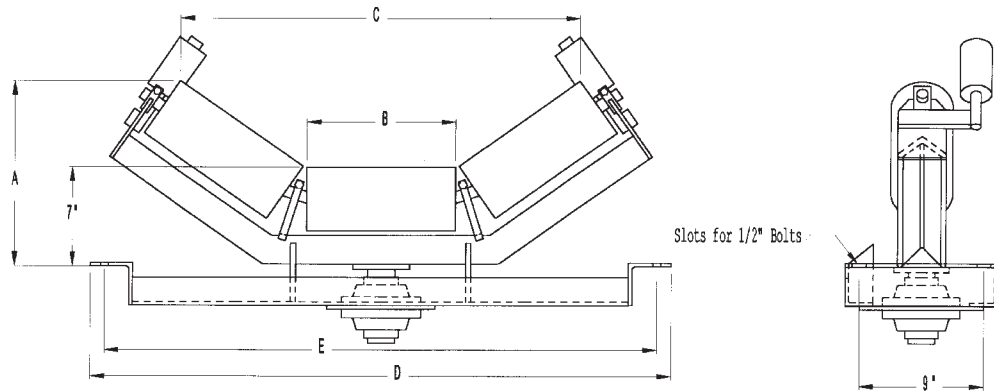

3-Roll Self-Aligning Trough 20 & 35-Degree

4 1/2" Dia. Rollers, Sealed for Life Bearings
 2 1/4" Dia. Side-Guide Rollers, Sealed for Life Bearings

20 - Degree

Belt Width	Part Number	A	B	C	D	E	Pivot Bearings	Guide Rollers	Center Rollers	Center Pins	End Pins	Weight in lbs
18	MJ1820TR	9 1/2	6 1/2	19 1/2	29	27	459110	S250400	S450608	SS4585	SS4581	88
24	MJ2420TR	10 1/4	8 1/2	25 1/2	35	33	459110	S250400	S450808	SS4585	SS4581	99
30	MJ3020TR	10 7/8	10 1/2	31	41	39	459110	S250400	S451008	SS4585	SS4581	110
36	MJ3620TR	11 1/2	12 1/2	37	47	45	459110	S250400	S451208	SS4585	SS4581	121
42	MJ4220TR	12 1/4	14 1/2	42 3/4	53	51	459110	S250400	S451408	SS4585	SS4581	132
48	MJ4820TR	13	16 1/2	48 3/8	59	57	459110	S250400	S451608	SS4585	SS4581	142

35 - Degree

Belt Width	Part Number	A	B	C	D	E	Pivot Bearings	Guide Rollers	Center Rollers	Center Pins	End Pins	Weight in lbs
18	MJ1835TR	10 3/4	6 1/2	17 3/4	29	27	459110	S250400	S450608	SS4123	SS4581	90
24	MJ2435TR	11 7/8	8 1/2	23	35	33	459110	S250400	S450808	SS4123	SS4581	101
30	MJ3035TR	13	10 1/2	28 1/4	41	39	459110	S250400	S451008	SS4123	SS4581	112
36	MJ3635TR	14 1/4	12 1/2	33 1/2	47	45	459110	S250400	S451208	SS4123	SS4581	123
42	MJ4235TR	15 3/8	14 1/2	38 7/8	53	51	459110	S250400	S451408	SS4123	SS4581	134
48	MJ4835TR	16 1/2	16 1/2	44 1/8	59	57	459110	S250400	S451608	SS4123	SS4581	145

Weights are approximate. Dimensions are in inches and subject to change without notice.

Self-Aligning Return Roller

4 1/2" Dia. Rollers, Sealed for Life Bearings
 2 1/4" Dia. Side-Guide Rollers, Sealed for Life Bearings

Belt Width	Part Number	Dimensions		Pivot Bearings	Guide Rollers	Rollers	End Pins	Weight in lbs
		A	B					
18	MJ18RTR	22	26 - 27	159110	S250400	S452200	SS4581	78
24	MJ24RTR	28	32 - 33	159110	S250400	S452800	SS4581	88
30	MJ30RTR	34	38 - 39	159110	S250400	S453400	SS4581	101
36	MJ36RTR	40	44 - 45	159110	S250400	S454000	SS4581	110
42	MJ42RTR	46	50 - 51	159110	S250400	S454600	SS4581	122
48	MJ48RTR	52	56 - 57	159110	S250400	S455200	SS4581	133