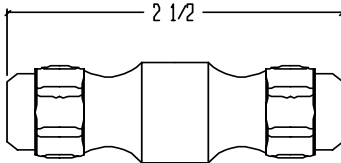

Stub Shafts

All Sizes in Stock

Hardened Steel Stub Shafts for
M J Dunn, Cedar Rapids, Marco
Precision, Superior and all other
CB-504 Style Rollers

M. J. DUNN
C O M P A N Y

1501 - 101st Ave N.E.
Blaine, MN. 55449
Phone 763-780-2598
Toll Free 1-888-653-8661
Fax 763-786-0814

SS4583

SS4584

SS4120

SS4585

SS4123

SS4124

SS4125

SS4580

SS4112

SS4581

SS4114

SS4182

SS4116